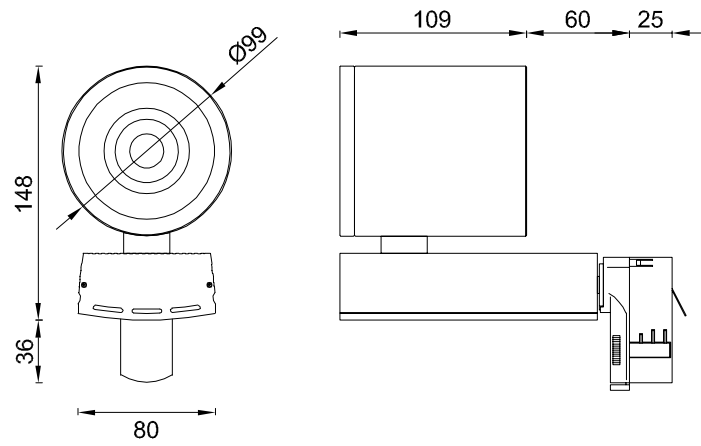

TECHNICAL DRAWING

ACCESSORIES

Complements

Anti-glare honey cumb	CMP01038
Anti-glare lid	CMP01039
Barndoor	CMP01040