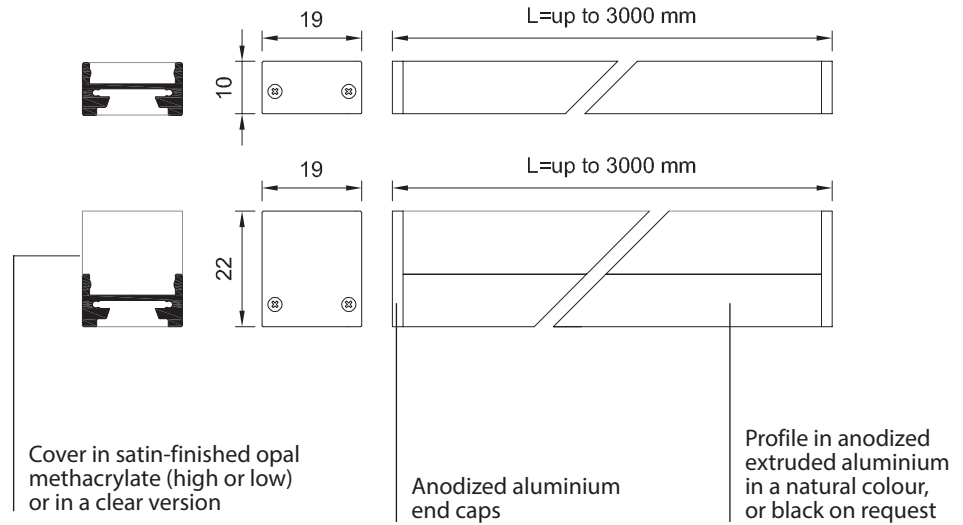

TECHNICAL DRAWING

SCALE 1:1

FEATURES

- Reduced cross-section
- Easy installation with hidden clips or magnet
- Various cover versions
- Essential design
- Full view and recessed installation (wood and Corian®)

ALFA SERIES

APPLICATIONS

The Alfa aluminum profile was designed for integration purposes in furniture, in particular for applications in which installation space constraints are fundamental. Thanks to the reduced cross-section, it seamlessly fits even the smallest spaces. Alfa is available with clear or opal cover and in the higher opal methacrylate cover there is an optimal diffusion of light, and it is thus particularly suitable for installation under suspended cabinets or in brackets of bookshelves, in wooden materials and in Corian®. Thanks to the essential design and the hidden fastening clips this element is aesthetically pleasing even if it is installed in full view or switched off. It is suitable for a variety of different uses: from homes to museum, from contract to retail sales areas.